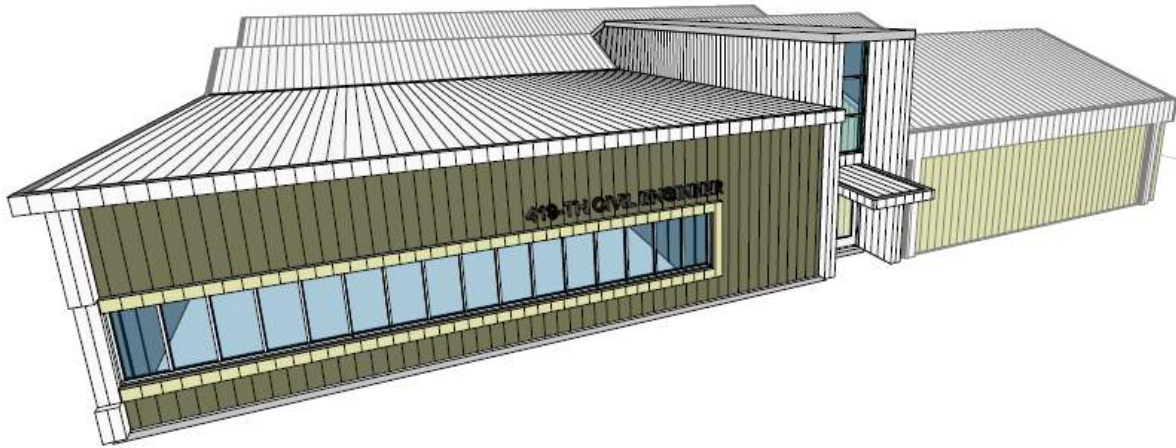

Addition/Alteration of Facility 591 Air  
Reserve Civil Engineering Facility  
(Hill A-E19)  
KRSM 1074585

**FINAL DESIGN (100%)  
MATERIAL BOARD**

06 May, 2020

## ROOF

### SuperLok®

SuperLok® is a mechanically field-seamed, vertical leg standing seam roof system that combines a 2-inch tall slim rib with exceptional uplift resistance.